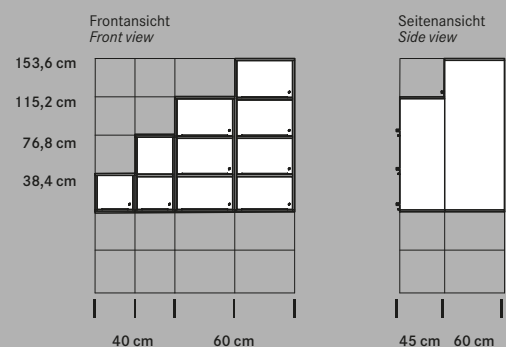

WINEA MAXX Lockerschrank Aufsatzschränke

WINEA MAXX lockers add-ons