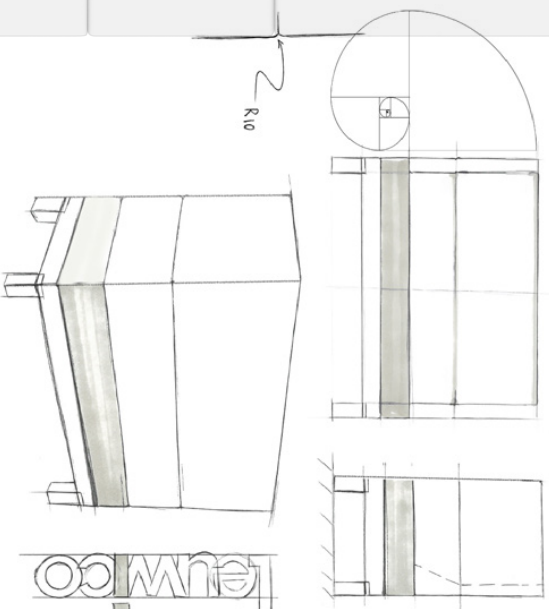

Design pur

Die Grundlage jedes guten Designs bildet der Goldene Schnitt. Das Verhältnis von 1 zu 1,6 ergibt für das Auge sehr angenehme Proportionen, die sich sowohl in Kunst und Architektur als auch in der Natur wiederfinden. Unsere Designer schützen eine außergewöhnliche Loungemöbel-Kollektion nach den Gesetzen des Goldenen Schnitts, die den Designgedanken von LEUWICO perfekt verkörpert. Schlichte Eleganz und eine klare Linienführung knüpfen nahtlos an die Premiumserien IMOVE und IONE an. Scharfen Sie gemütliche und repräsentative Ruhe- und Besprechungszonen, die sich elegant in Ihre Raumplanung einfügen – mit der neuen Loungemöbel-Kollektion IPPOINT.

Every good design is based on the Golden Ratio rule. The ratio of 1 to 1.6 gives the eye very pleasant proportions that can be found in both art and architecture as well as in nature. Our designers created an outstanding lounge furniture collection according to the laws of the Golden Ratio, which embodies the design concept of LEUWICO perfectly. Simple elegance and clear lines are seamlessly linked to the premium series IMOVE and IONE. Create comfortable and representative rest and meeting zones that blend elegantly into your room planning - with the new lounge furniture collection IPPOINT.

Höchste Qualität